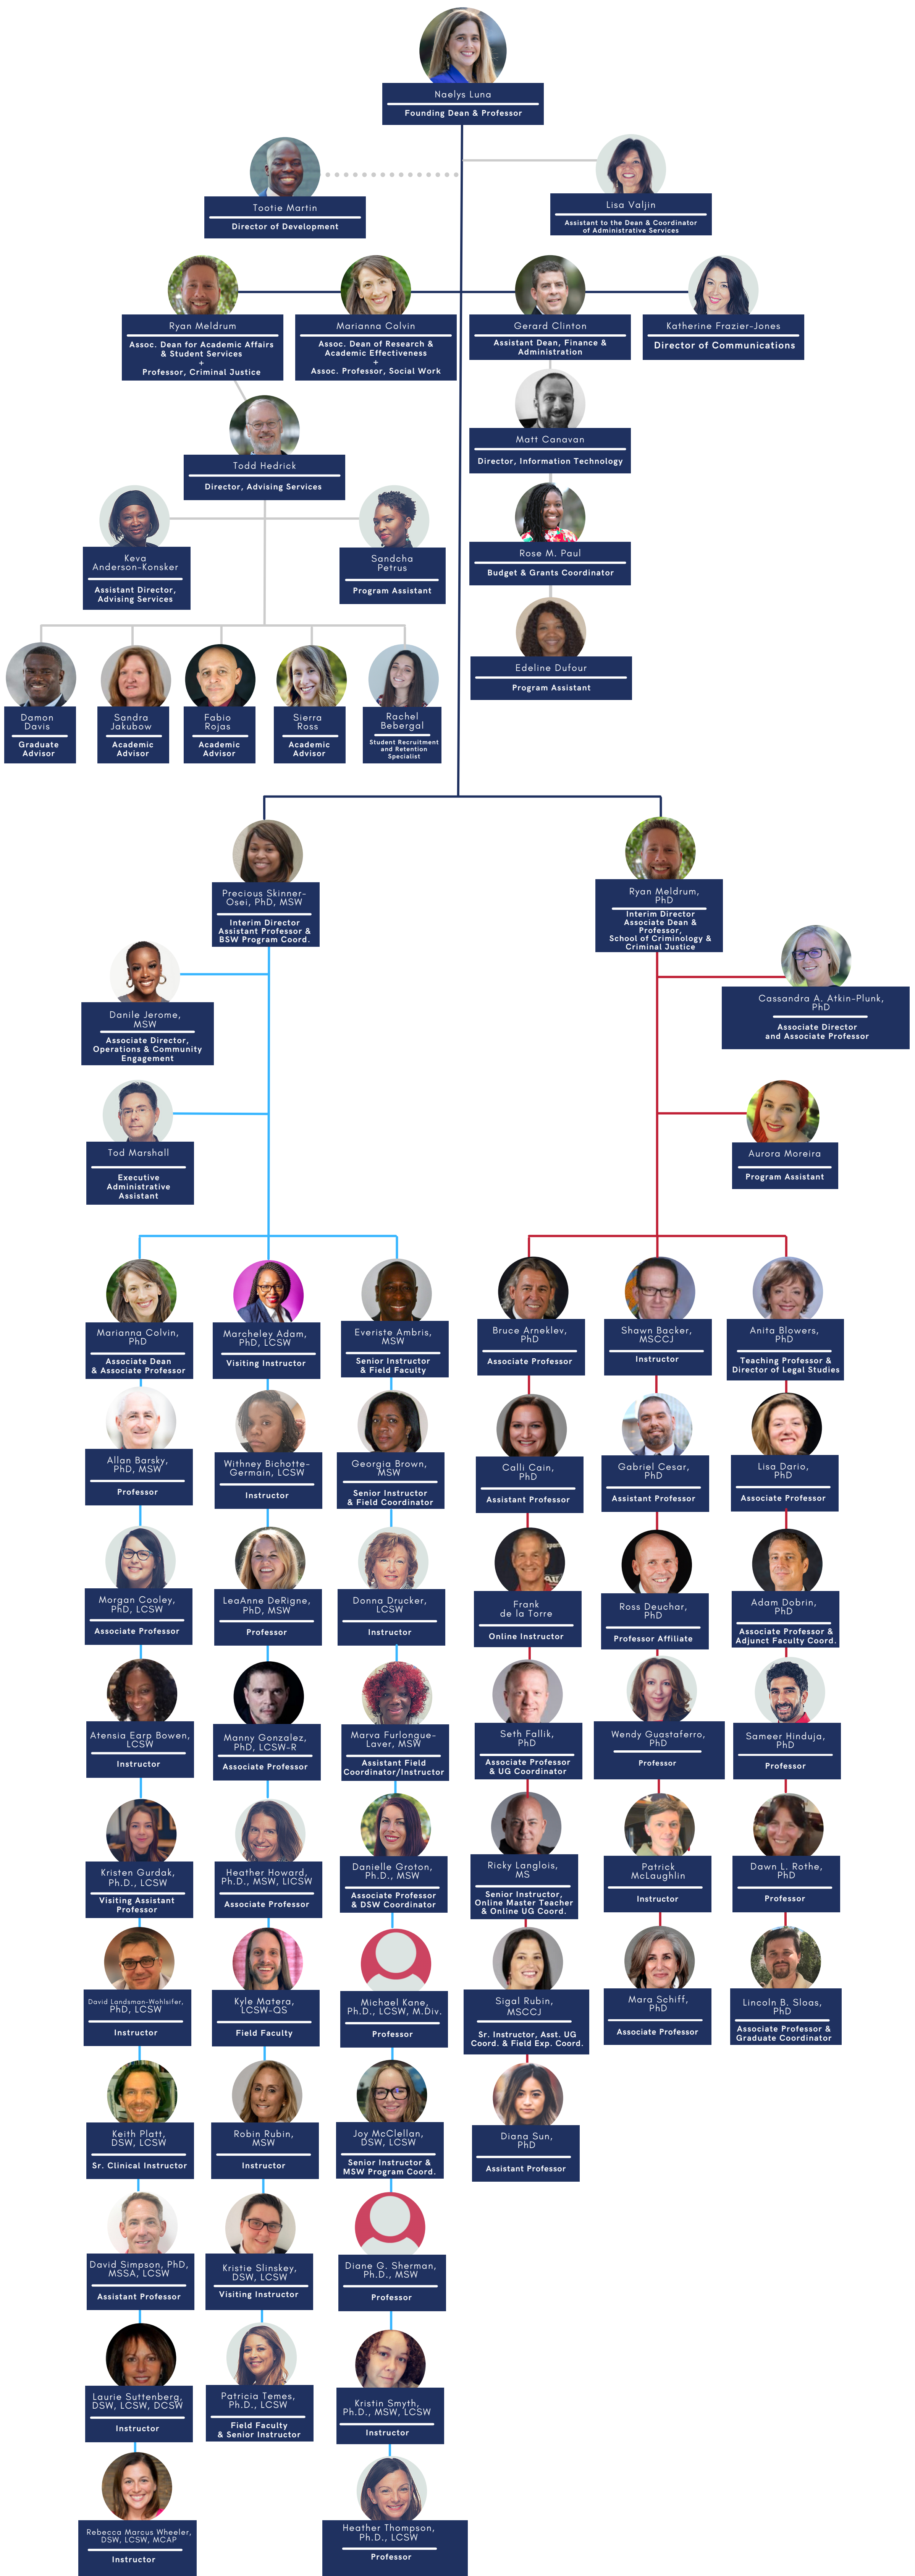

# College of Social Work and Criminal Justice

## Organizational Chart

SEE [ADJUNCT FACULTY](#) IN **SOCIAL WORK**

SEE [ADJUNCT FACULTY](#) IN **CRIMINAL JUSTICE**