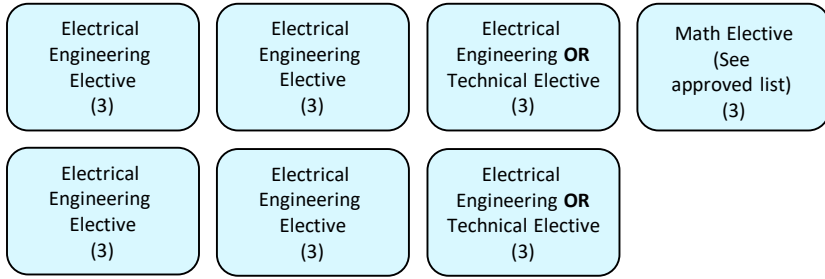

## Electrical Engineering Electives Options:

CDA 4630	Intro. to Embedded Systems
EEE 4340	Digital Electronics
EEL 4216	Electric Power Systems
EEL 4220	Electrical Machines
EEL 4281	Photovoltaic Power Systems
EEL 4360C	High Frequency Amplifier Design
EEL 4421	RF Devices and Circuits
EEL 4433C	RF and Microwave Lab
EEL 4436C	Microwave Engineering
EEL 4461	Intro to Antennas
EEL 4478	Electromagnetic Compatibility
EEL 4519	Telecommunication Engineering
CDA 4210	Introduction to VLSI
EEL 4905	Directed Independent Study (3 crs max)
EEL 4930	Special Topics