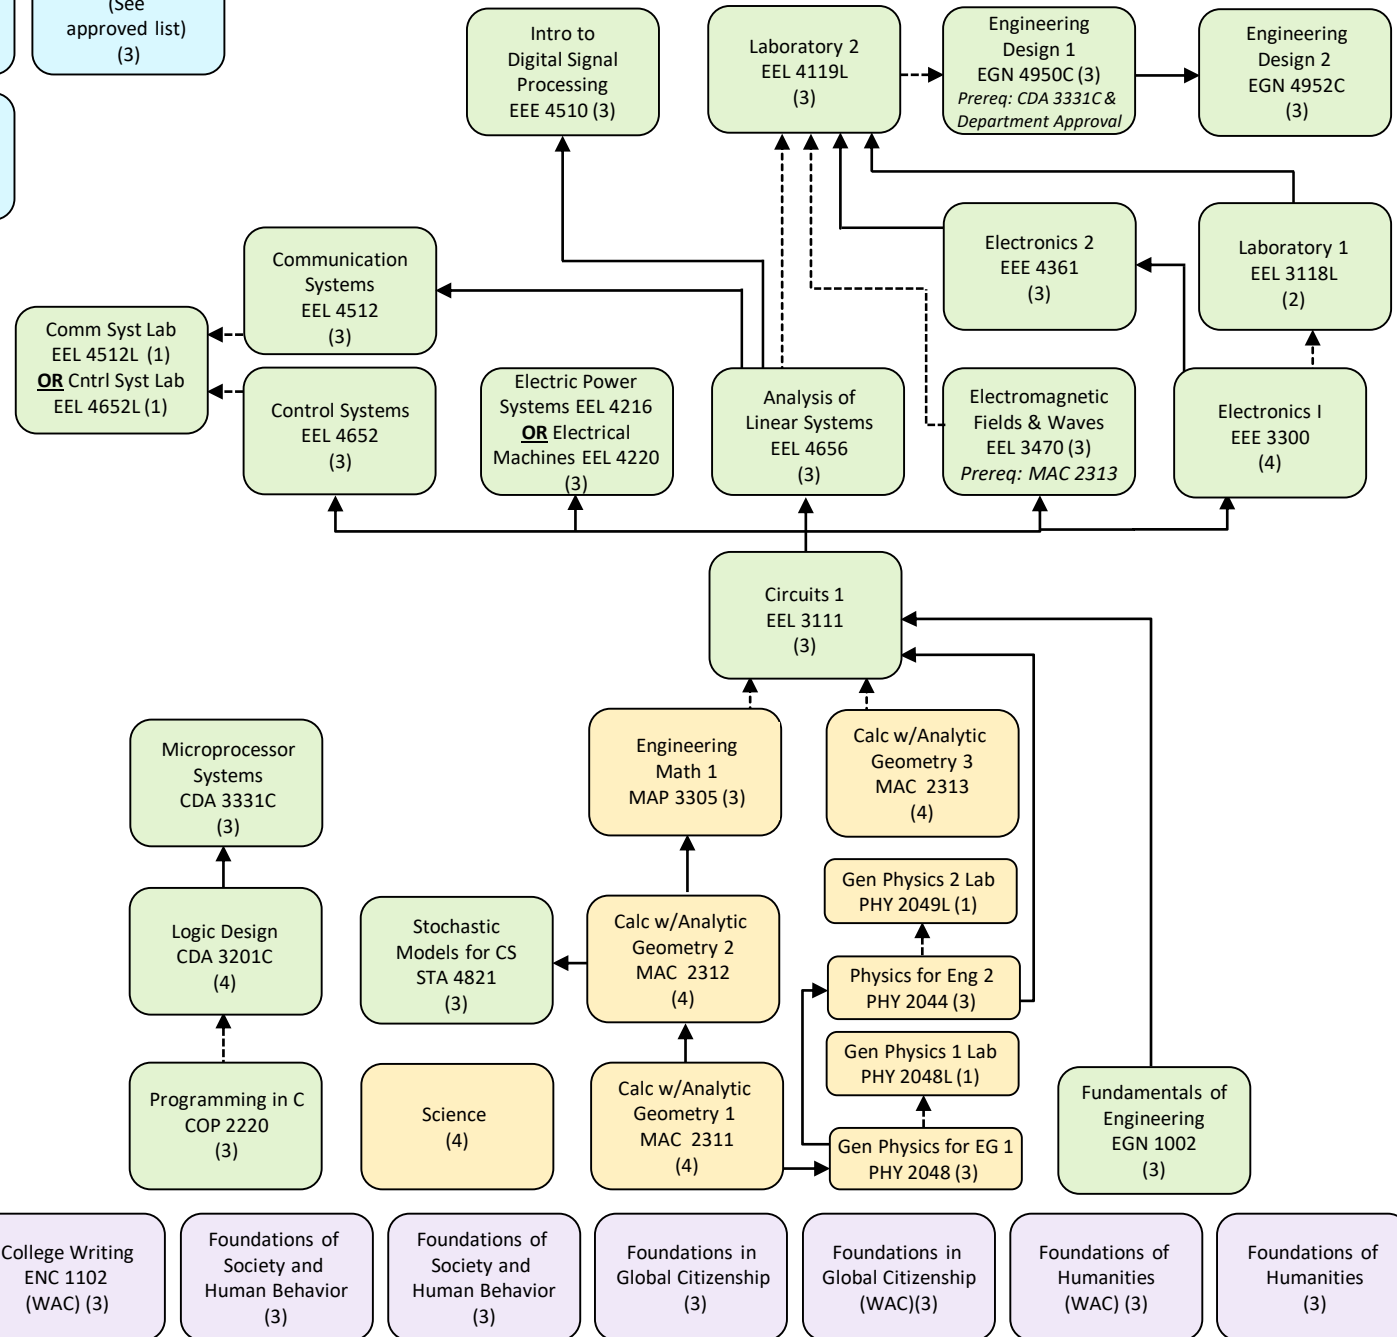

Foreign Language Admission Requirement

A GRADE OF "C" OR BETTER IS REQUIRED IN ALL CORE, MATH/SCIENCE, AND WAC COURSES.

This flowchart is reviewed periodically and is subject to change as new requirements become necessary to educate engineers. The information is intended to inform and is not a replacement for a degree audit conducted with an academic advisor.